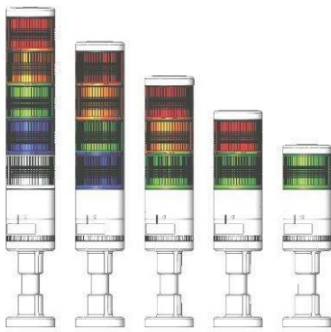

# Flashing Light

## Technical Specification of Flashing Light

<b>Make</b>	<b>NEPTUNE</b>
<b>Model</b>	NEP-230/NEP-12/24
<b>Voltage</b>	230V AC or 12V/24V DC
<b>Colour</b>	Red/Yellow/Blue/Green
<b>No. of LED</b>	42 LED
<b>Candella/LED</b>	84 to 96 per LED
<b>Protection</b>	IP-44
<b>Mounting</b>	Surface Mounting
<b>Dimensions</b>	Dia.-90mm & Height-85mm
<b>Housing</b>	Lens-Polycarbonate
<b>Flashing</b>	Available Standard

## Technical Specification of Tower Lamp

<b>Make</b>	<b>NEPTUNE</b>		
<b>Model</b>	NEP-231		
<b>Voltage</b>	8-12V DC ,12VDC, 24V DC, 110V AC 230V AC, 24V AC/DC		
<b>Approximate current consumption for 24V AC or DC @24V</b>	<b>Stack Size</b>	<b>For 24V DC</b>	<b>For 24V DC</b>
	1	50 mA	80 mA
	2	100 mA	160 mA
	3	150 mA	240 mA
	4	200 mA	320 mA
5	250 mA	400 mA	
<b>Function</b>	Steady/Flashing		
<b>Body</b>	1-5 modules can be stacked		
<b>Body Colour</b>	Red, Amber, Green, Blue, Clear		