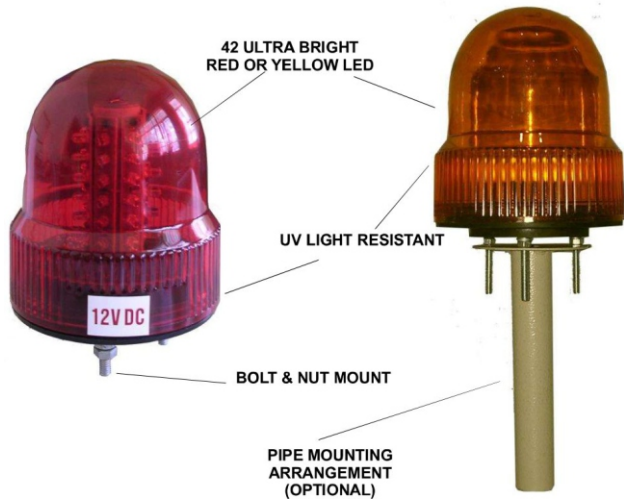

# Flashing Light

## Technical Specification of Flashing Light

<b>Make</b>	<b>NEPTUNE</b>
<b>Model</b>	NEP-230/NEP-12/24
<b>Voltage</b>	230V AC or 12V/24V DC
<b>Colour</b>	Red/Yellow/Blue/Green
<b>No. of LED</b>	42 LED
<b>Candella/LED</b>	84 to 96 per LED
<b>Protection</b>	IP-44
<b>Mounting</b>	Surface Mounting
<b>Dimensions</b>	Dia.-90mm & Height-85mm
<b>Housing</b>	Lens-Polycarbonate
<b>Flashing</b>	Available Standard

## Technical Specification of Tower Lamp

<b>Make</b>	<b>NEPTUNE</b>		
<b>Model</b>	NEP-231		
<b>Voltage</b>	8-12V DC ,12VDC, 24V DC, 110V AC 230V AC, 24V AC/DC		
<b>Approximate current consumption for 24V AC or DC @24V</b>	<b>Stack Size</b>	<b>For 24V DC</b>	<b>For 24V DC</b>
	1	50 mA	80 mA
	2	100 mA	160 mA
	3	150 mA	240 mA
	4	200 mA	320 mA
5	250 mA	400 mA	
<b>Function</b>	Steady/Flashing		
<b>Body</b>	1-5 modules can be stacked		
<b>Body Colour</b>	Red, Amber, Green, Blue, Clear		