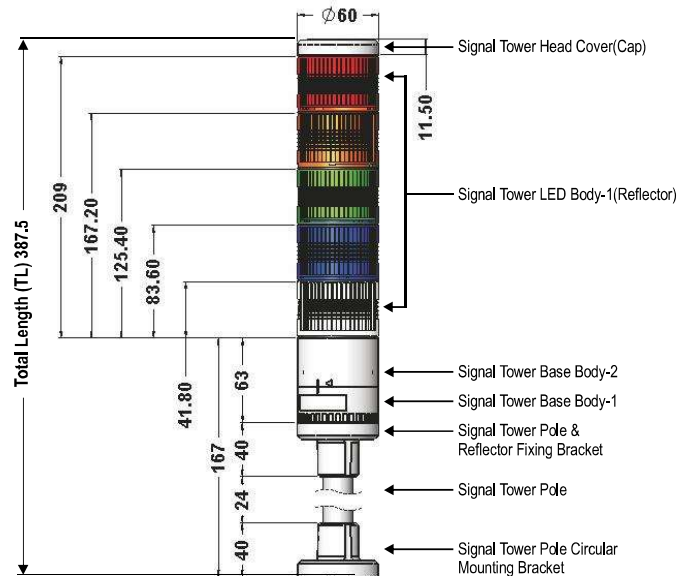

## Technical Specification of Flashing Light

<b>Make</b>	<b>NEPTUNE</b>
<b>Model</b>	NEP-230/NEP-12/24
<b>Voltage</b>	230V AC or 12V/24V DC
<b>Colour</b>	Red/Yellow/Blue/Green
<b>No. of LED</b>	42 LED
<b>Candella/LED</b>	84 to 96 per LED
<b>Protection</b>	IP-44
<b>Mounting</b>	Surface Mounting
<b>Dimensions</b>	Dia.-90mm & Height-85mm
<b>Housing</b>	Lens-Polycarbonate
<b>Flashing</b>	Available Standard

## Technical Specification of Tower Lamp

<b>Make</b>	<b>NEPTUNE</b>		
<b>Model</b>	NEP-231		
<b>Voltage</b>	8-12V DC ,12VDC, 24V DC, 110V AC 230V AC, 24V AC/DC		
<b>Approximate current consumption for 24V AC or DC @24V</b>	<b>Stack Size</b>	<b>For 24V DC</b>	<b>For 24V DC</b>
	1	50 mA	80 mA
	2	100 mA	160 mA
	3	150 mA	240 mA
	4	200 mA	320 mA
5	250 mA	400 mA	
<b>Function</b>	Steady/Flashing		
<b>Body</b>	1-5 modules can be stacked		
<b>Body Colour</b>	Red, Amber, Green, Blue, Clear		